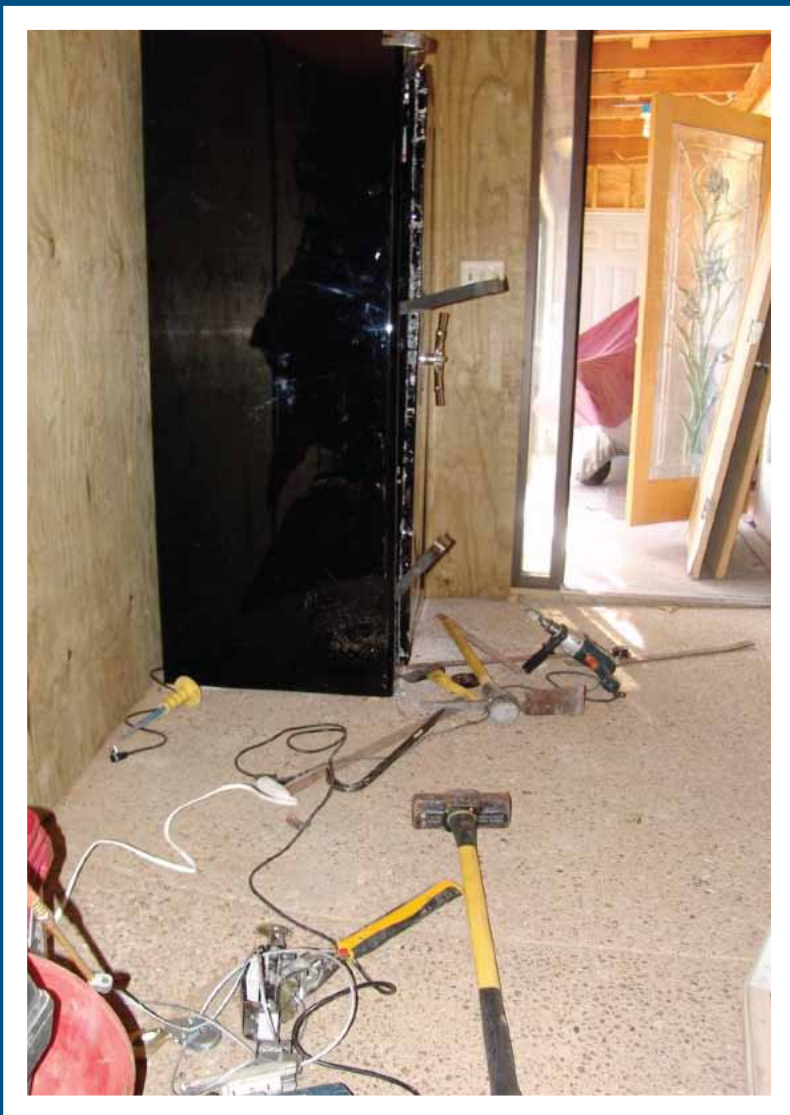

# DON'T MESS WITH THE

## 5 HOURS & THEY STILL COULDN'T GET IN!

In December of 2009 a Liberty Safe customer from Tyler Texas bought a Presidential 50 with the new GX-480 Monster Mech installed.

Two Weeks later, thieves broke in. After 5 hours of trying, no matter what tools they used, they couldn't crack the Monster Mech.

# NOBODY BEATS THE MONSTER MECH FROM LIBERTY, NOT EVEN A THIEF.